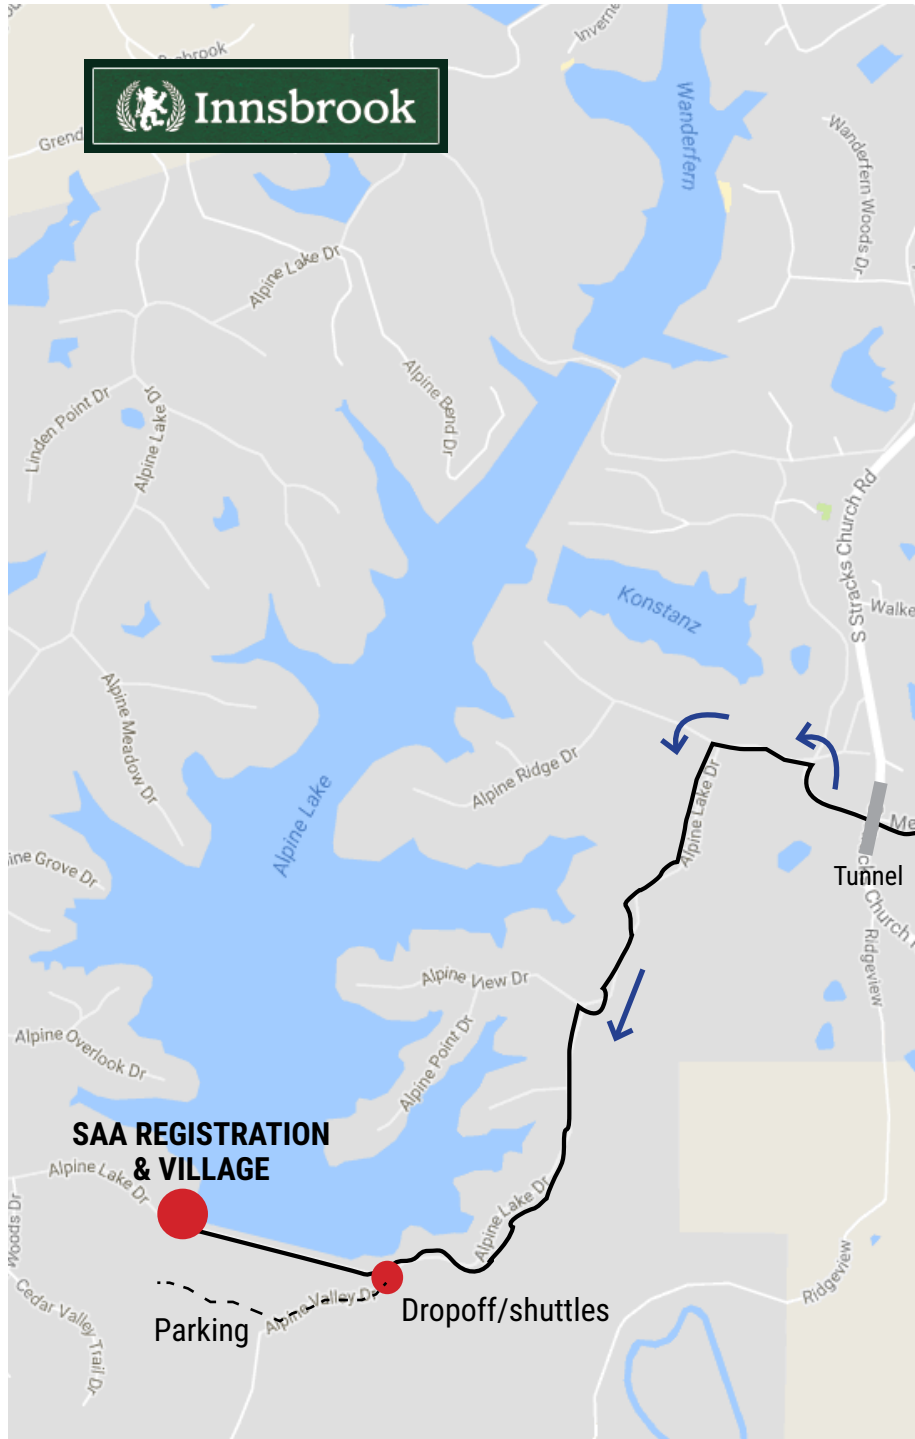

Directions inside of Innsbrook:

1. Inside East Gate, make **immediate right on Aspen Way Drive**.
2. **Turn right on Meadow Valley Drive**. Continue over bridge, past stop sign, and under second bridge.
3. After tunnel, **stay left onto Lake Konstanz Dr.**
4. Turn **left on Alpine Lake Drive**.
5. At beginning of dam, drop off passengers or turn left as directed for parking area.