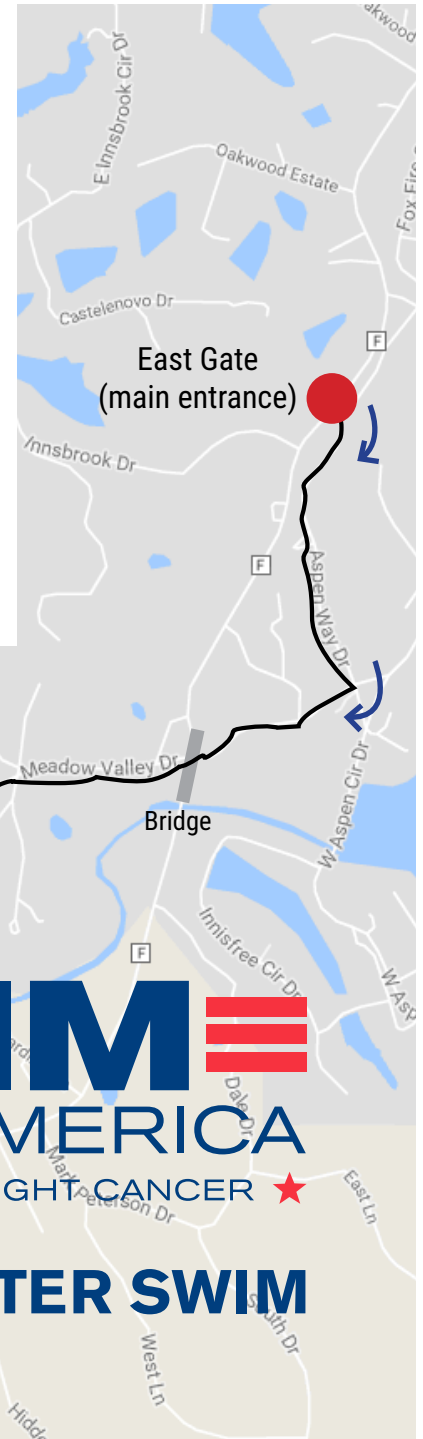

Directions inside of Innsbrook:

1. Inside East Gate, make **immediate right on Aspen Way Drive**.
2. **Turn right on Meadow Valley Drive**. Continue over bridge, past stop sign, and under second bridge.
3. After tunnel, **stay left onto Lake Konstanz Dr.**
4. Turn **left on Alpine Lake Drive**.
5. At beginning of dam, drop off passengers or turn left as directed for parking area.